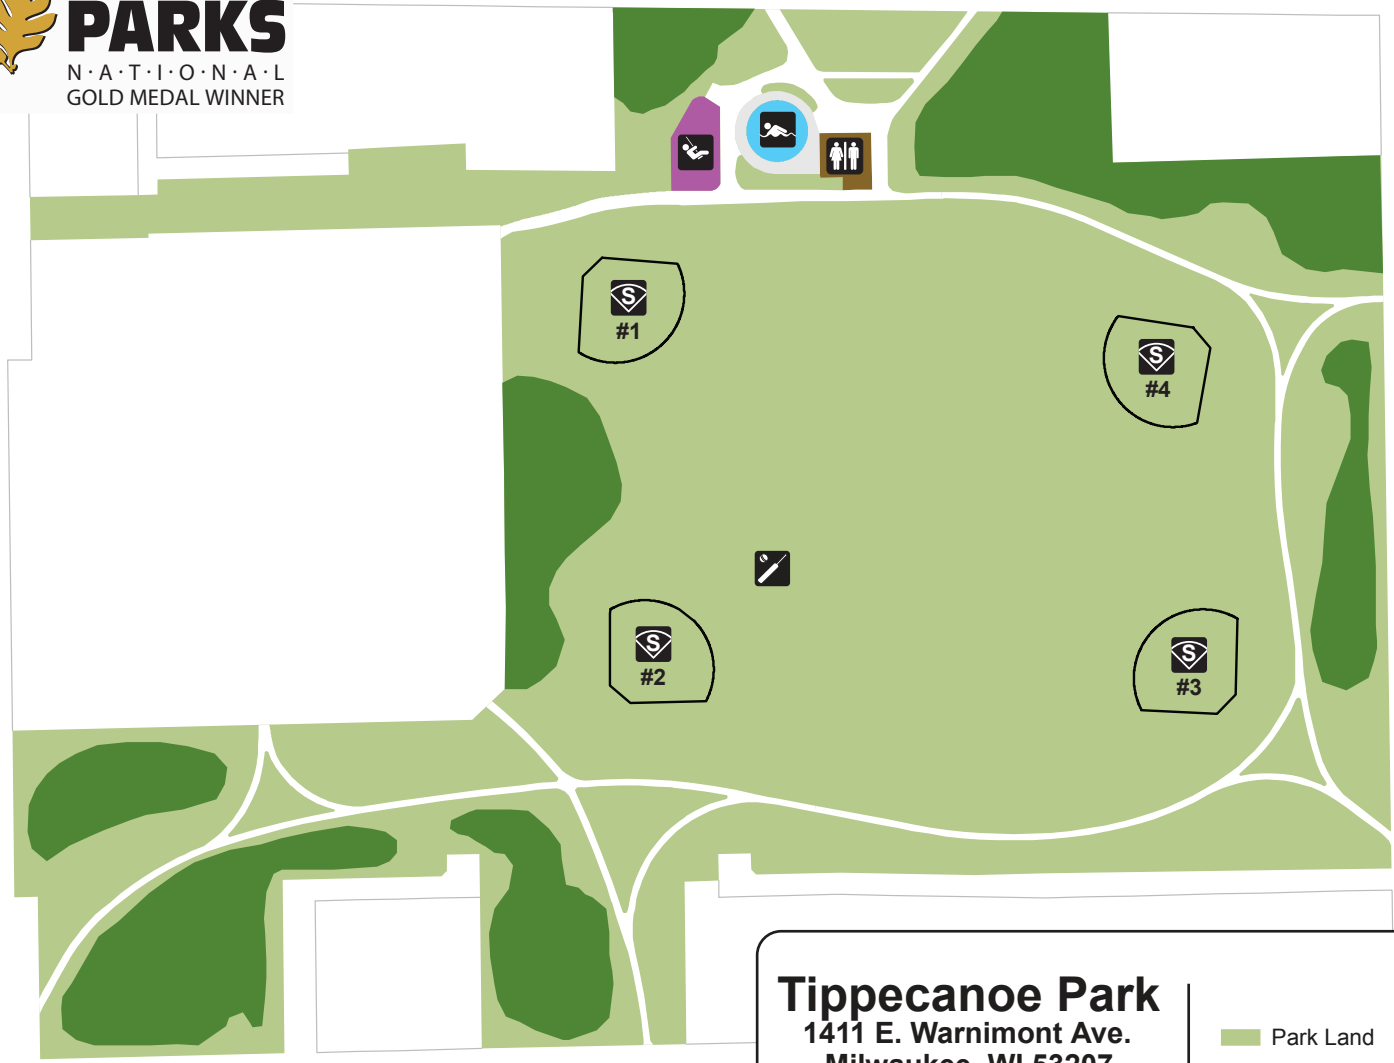

E. WARNIMONT AVE.

CLEMENT AVE.

BRUST AVE.

E. SAVELAND AVE.

Tippecanoe Park
 1411 E. Warnimont Ave.
 Milwaukee, WI 53207
 Unit Office: (414) 482-4270

Park Legend

Park Land	Softball
Shrubs & Trees	Tot Lot
Park Building	Wading Pool
Restrooms	
Cricket Pitch	