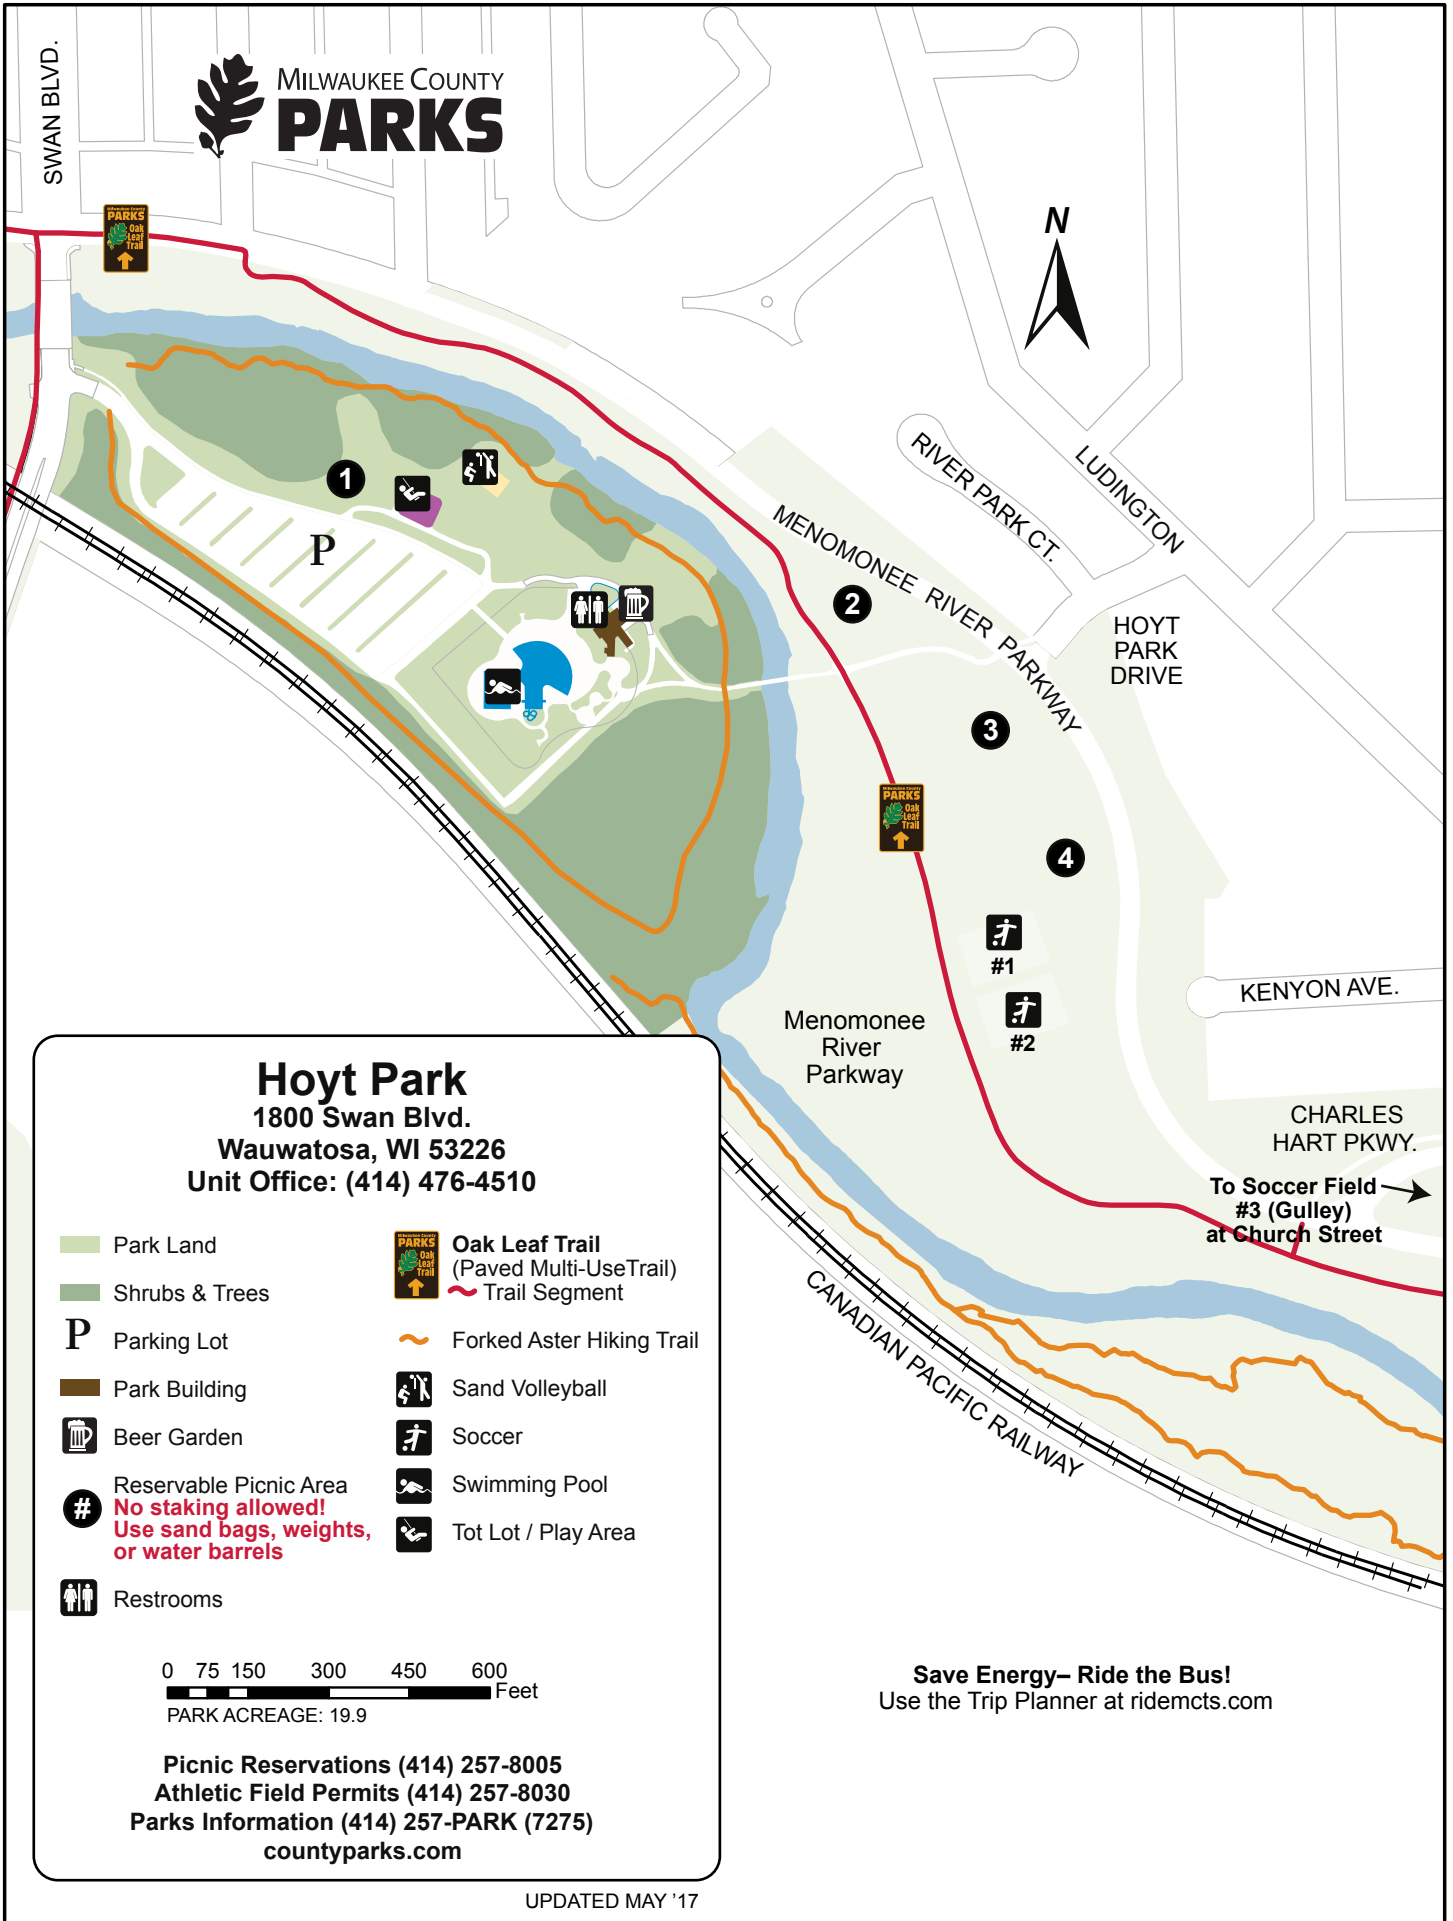

MILWAUKEE COUNTY
PARKS

Hoyt Park
1800 Swan Blvd.
Wauwatosa, WI 53226
Unit Office: (414) 476-4510

- Park Land
- Shrubs & Trees
- P** Parking Lot
- Park Building
- Beer Garden
- Reservable Picnic Area
No staking allowed!
Use sand bags, weights, or water barrels
- Restrooms
- Oak Leaf Trail**
(Paved Multi-Use Trail)
- Trail Segment
- Forked Aster Hiking Trail
- Sand Volleyball
- Soccer
- Swimming Pool
- Tot Lot / Play Area

0 75 150 300 450 600
Feet
PARK ACREAGE: 19.9

Picnic Reservations (414) 257-8005
Athletic Field Permits (414) 257-8030
Parks Information (414) 257-PARK (7275)
countyparks.com

Save Energy- Ride the Bus!
Use the Trip Planner at ridemcts.com